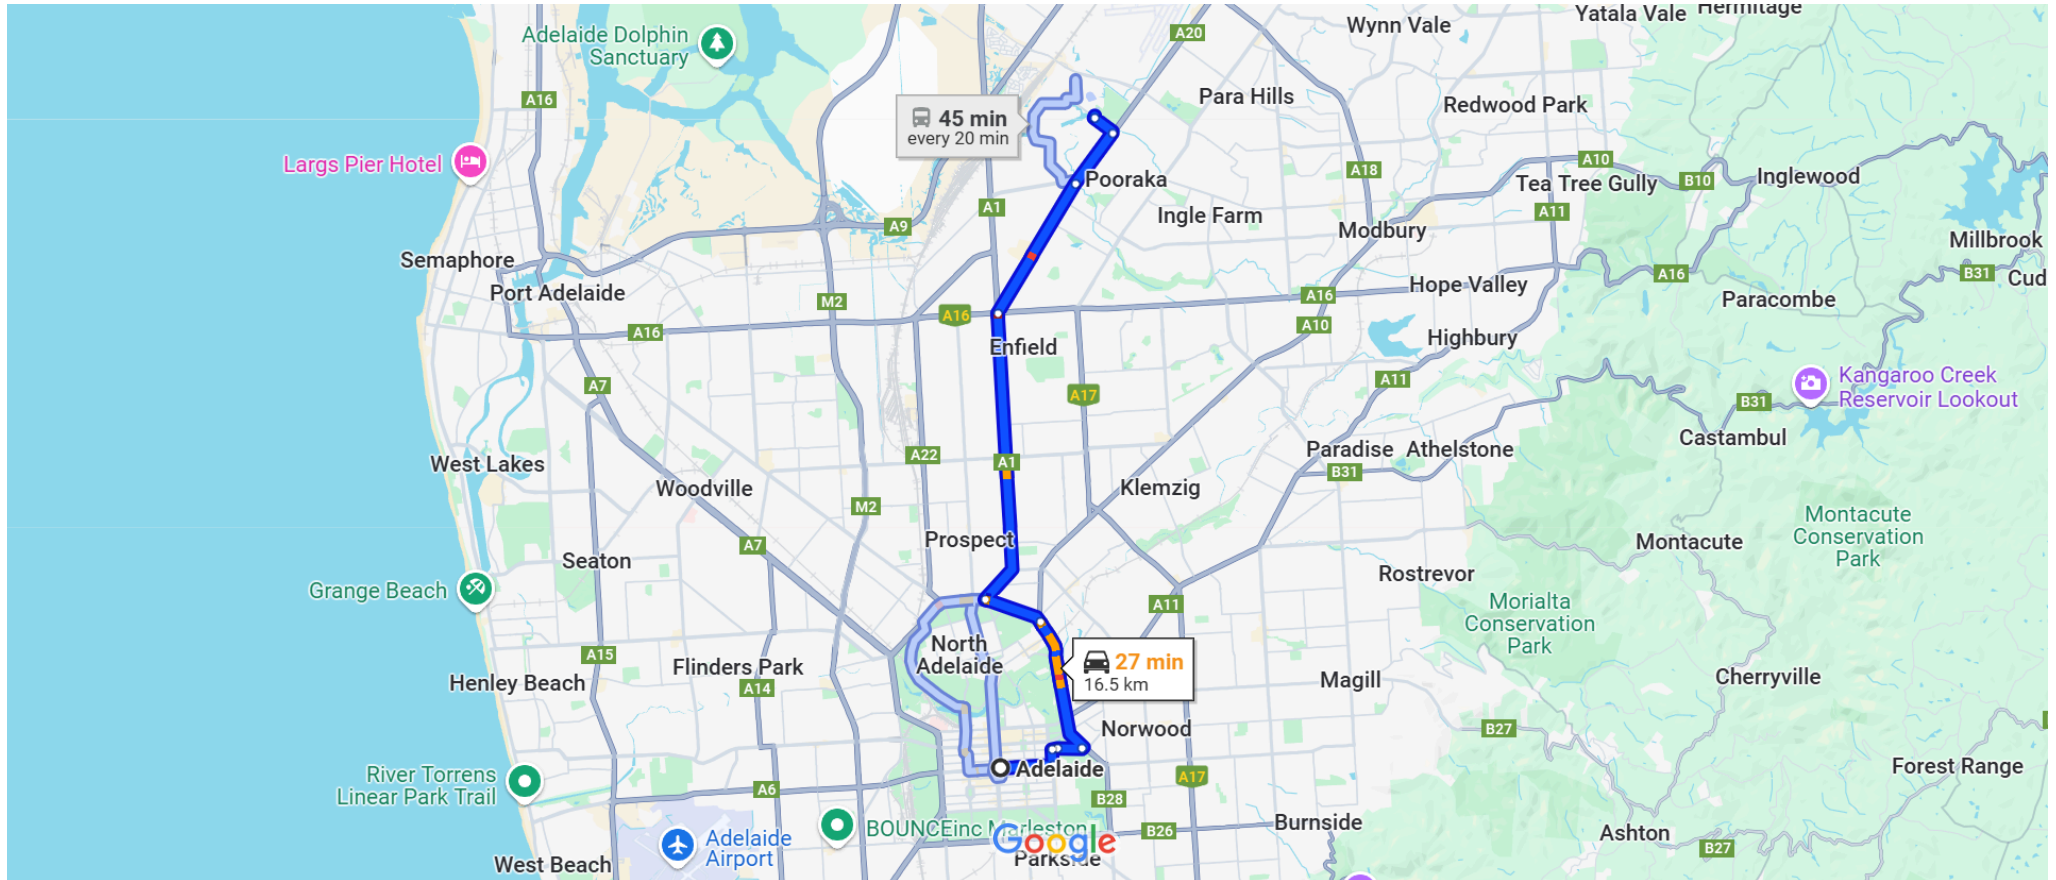

Adelaide SA 5000, Australia to University of South Australia Mawson Lakes Campus Drive 16.5 km, 27 min

Map data ©2024 Google 2 km